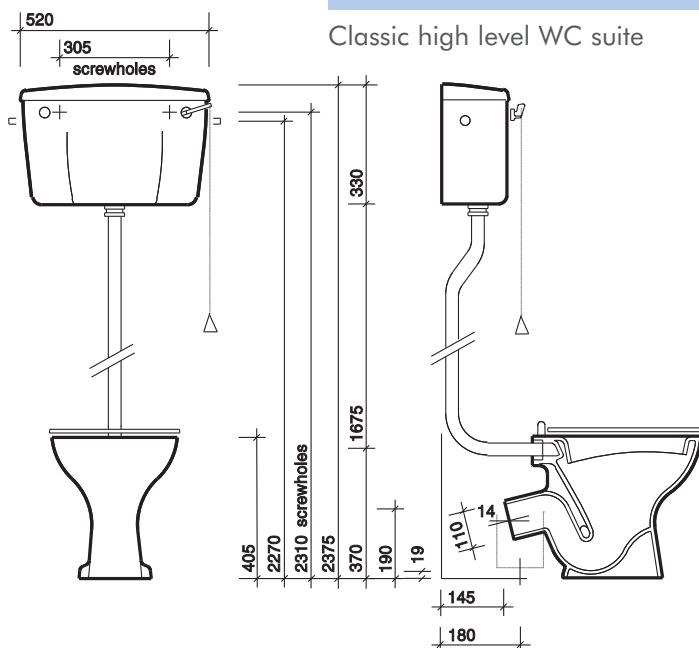

classic high level

cistern reversible right hand or left hand
washdown action with open flushing rim

to specify/order:

Please use the eight character reference shown below.

wc pan

Horizontal outlet	CC1138WH
S trap	CC1131WH
P trap	CC1132WH
High level cistern and fittings, 6L:	
SSIO	CX7630WH

inlet connector

Inlet connector	CF4220XX
-----------------	-----------------

flushpipe

Flushpipe and clip, plastic	CF6414WH
-----------------------------	-----------------

applications

Commercial.

approvals

Horizontal WC bowl to BS5503:1990
S&P wc bowl to BS1213: 945 (withdrawn)

material

Vitreous china.

colours

White WH.

fixings

WC screwed to floor. cistern screwed to wall and supported on brackets.

Classic high level WC suite

All measurements shown are in millimetres. Drawing sizes are not to scale.

Lawton Road, Alsager, Stoke-on-Trent ST7 2DF, UK
Tel: +44(0) 1270 879777 Fax: +44(0) 1270 873864
www.twyfordbathrooms.com UK Technical Helpline Tel: 0870 840 0437 Fax: 0870 840 0438