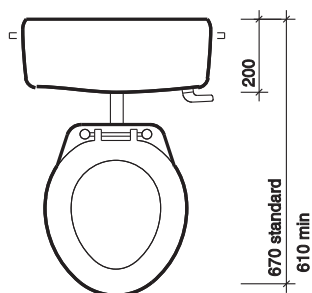

classic high level

cistern reversible right hand or left hand
washdown action with open flushing rim

to specify/order:

Please use the eight character reference shown below.

wc pan

Horizontal outlet	CC1138WH
S trap	CC1131WH
P trap	CC1132WH
High level cistern and fittings, 6L:	
SSIO	CX7630WH

inlet connector

Inlet connector	CF4220XX
-----------------	-----------------

flushpipe

Flushpipe and clip, plastic	CF6414WH
-----------------------------	-----------------

applications

Commercial.

approvals

Horizontal WC bowl to BS5503:1990
S&P wc bowl to BS1213: 945 (withdrawn)

material

Vitreous china.

colours

White WH.

fixings

WC screwed to floor. cistern screwed to wall and supported on brackets.

Classic high level WC suite

All measurements shown are in millimetres. Drawing sizes are not to scale.

Lawton Road, Alsager, Stoke-on-Trent ST7 2DF, UK
Tel: +44(0) 1270 879777 Fax: +44(0) 1270 873864
www.twyfordbathrooms.com UK Technical Helpline Tel: 0870 840 0437 Fax: 0870 840 0438